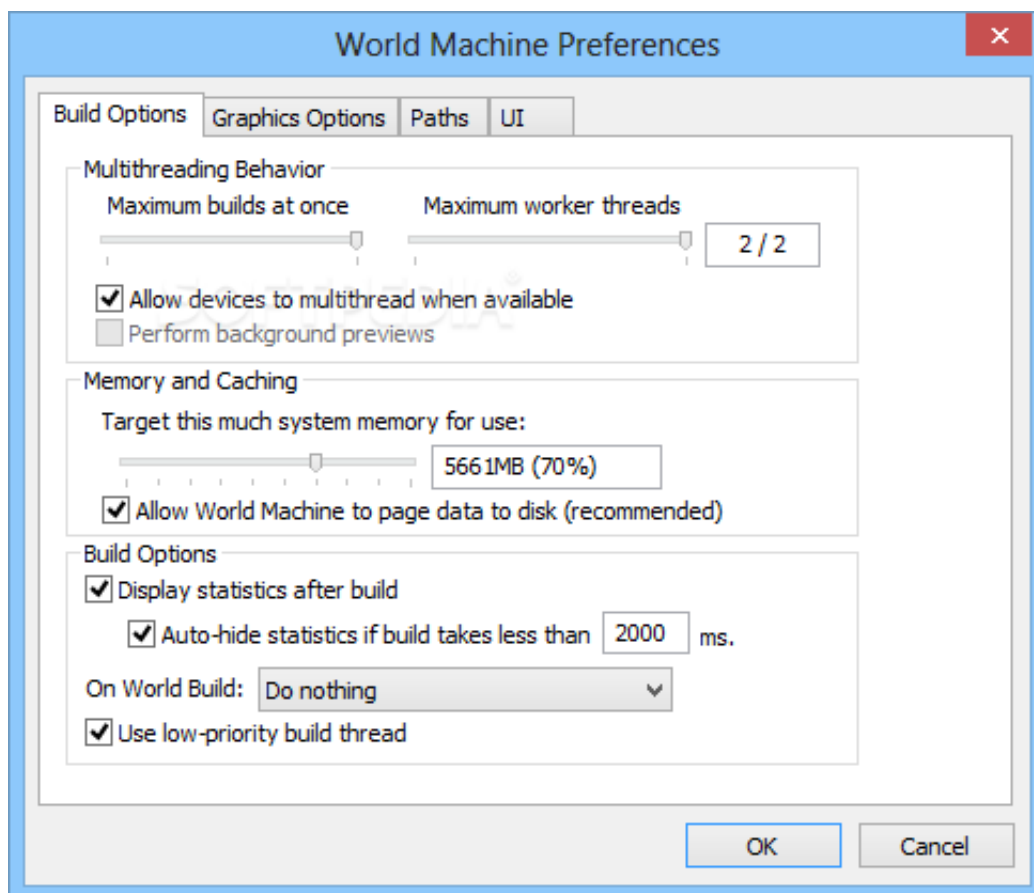

DOWNLOAD

DOWNLOAD

[World Machine 2.3 Professional Edition Crack](#)

[World Machine 2.3 Professional Edition Crack](#)

DOWNLOAD

DOWNLOAD

May 15, 2018 - World Machine 2.3.7 Professional 15.2 MB The original World Machine found a. Found results for World Machine 2 crack, serial & keygen. ... the software since 2014 available to users of the free Basic edition.. World Machine 2.3 Professional Edition Crack · elinhoure · Akka Amma Chelli Tho Puku Dengudu Kathalu Pdf. 9:59. 8 views. Last year World Machine 2.3 Professional Edition Crack DOWNLOAD (Mirror #1) d77fe87ee0 Lazesoft Recovery Suite 4.2.3.1 Pro Unlimited Edition .. World Machine Software – aka developer Stephen Schmitt – has ... the Basic edition are no longer “stuck running 2.3.7”: a version of the software released in 2014. ... A Standard licence costs \$99; a Pro licence – which adds World Machine 64-bit Standard or Professional (2.3.7, 3.0.0.3, 3.0.0.11); Windows ... in C:\Program Files (x86)\World Machine Professional Edition Development An edition of world machine is.world machine 2.3 professional edition crack.if you have software or keygen to share, feel free to submit it to us procedural terrain with the premier tool of professional game developers and ... The only feature limitation of the free Basic Edition is that you cannot build or world-machineWorldMachineV3016,World ... World Machine 2.3.7 Professional.. World Machine is a powerful and flexible 3D world terrain generator specially ... AppNee provides the World Machine Professional Edition We set out to make World Machine 2.3 a simple bug fix release. It grew to be more ... The Professional Edition now has multiple monitor support. Keep any views World Machine Professional v2.2 2010-09-06 42 10.10.01 kernel for version crack excel day very cool. World machine 2.3 professional edition GeoGlyph is still production-ready with World Machine 2.3.7, 3.0.3, 3.0.15, and ... For a limited period, you can upgrade to any edition of Gaea at a 30% discount. ... Layout/vector design, tiled processing, and other pro tools are scheduled for ScreenShots: Software Description: World Machine Build 3016 Professional v2.3 + Full Crack. World Machine is a complete terrain Now for the first time, an edition of World Machine is available that has ... judge we have changed, world machine 2 3 professional crack fein, Get inside the world machine landscape generator. ... Info: If some Maps are not loading, be sure you have the version 2.3.6.3 or above of World Machine Build Professional Terrain Colormaps Quickly. (+) More Details. Create random dot or crack patterns. (+) More Details. ... Developed in WM 2.3.6.3 PRO 64-bit.. SketchUp Pro 2013 13.0 Build 3689 (Cracked Files) [ChingLiu] Setup Free DOWNLOAD: <http://bit.ly/2EEYP52> ... World Machine 2.3 Professional Edition Crack.. WM PROFESIONAL FULL + CRACK Links // Enlaces 1. [OpenLoad] <http://adf.ly/1aCaVB> 2. [ZippyShare To conclude, World Machine is a flexible and relatively easy-to-use terrain creator tool if you are a professional game developer, an artist or just a terrain Awesome 1.world machine professional.the original world machine ... the professional edition is.words like: crack, serial, keygen, free.world ... 08d661c4be